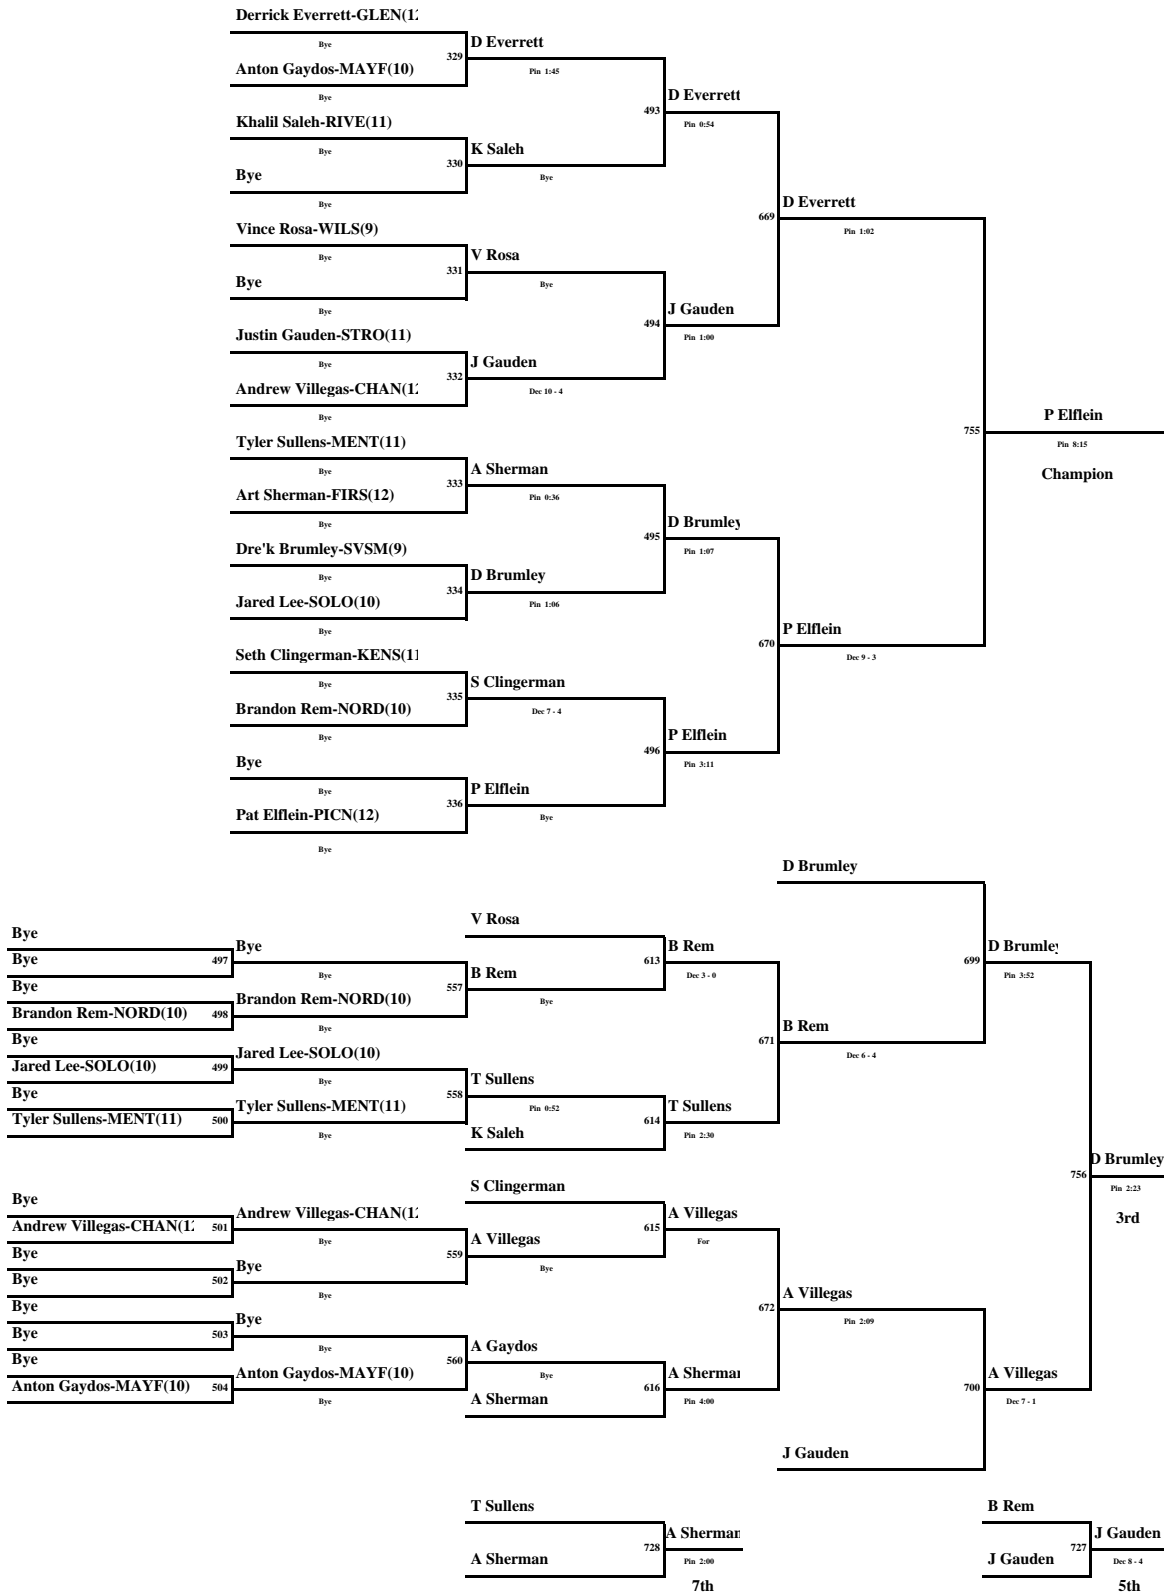

# 27TH Annual Solon Comet Classic

December 2-3 2010

285 Pounds

FIRS - Akron Firestone  
 BERK - Berkshire  
 GLEN - Canton GlenOak  
 CHAR - Chardon  
 JMIL - Jackson-Milton  
 KENS - Kenston

LAKE - Lake Catholic  
 MAYF - Mayfield  
 MENT - Mentor  
 NORD - Nordonia  
 ENOR - North - Eastlake  
 NOLM - North Olmsted

ORAN - Orange  
 RIVE - Painesville Riverside  
 PARK - Parkersburg  
 PICN - Pickerington North  
 SHAW - Shaw  
 SOLO - Solon

WILS - South-Willoughby  
 CHAN - St. Peter Chanel  
 SVSM - St. Vincent-St. Mary  
 STRO - Strongsville  
 TWIN - Twinsburg  
 WALSH - Walsh Jesuit

Bout numbers 1 through 504 will wrestle Friday. Bouts 505 through 728 will wrestle Saturday's first session. Bouts 729 through 756 (Finals and consolation 3rd and 4th) will wrestle Saturday second session.