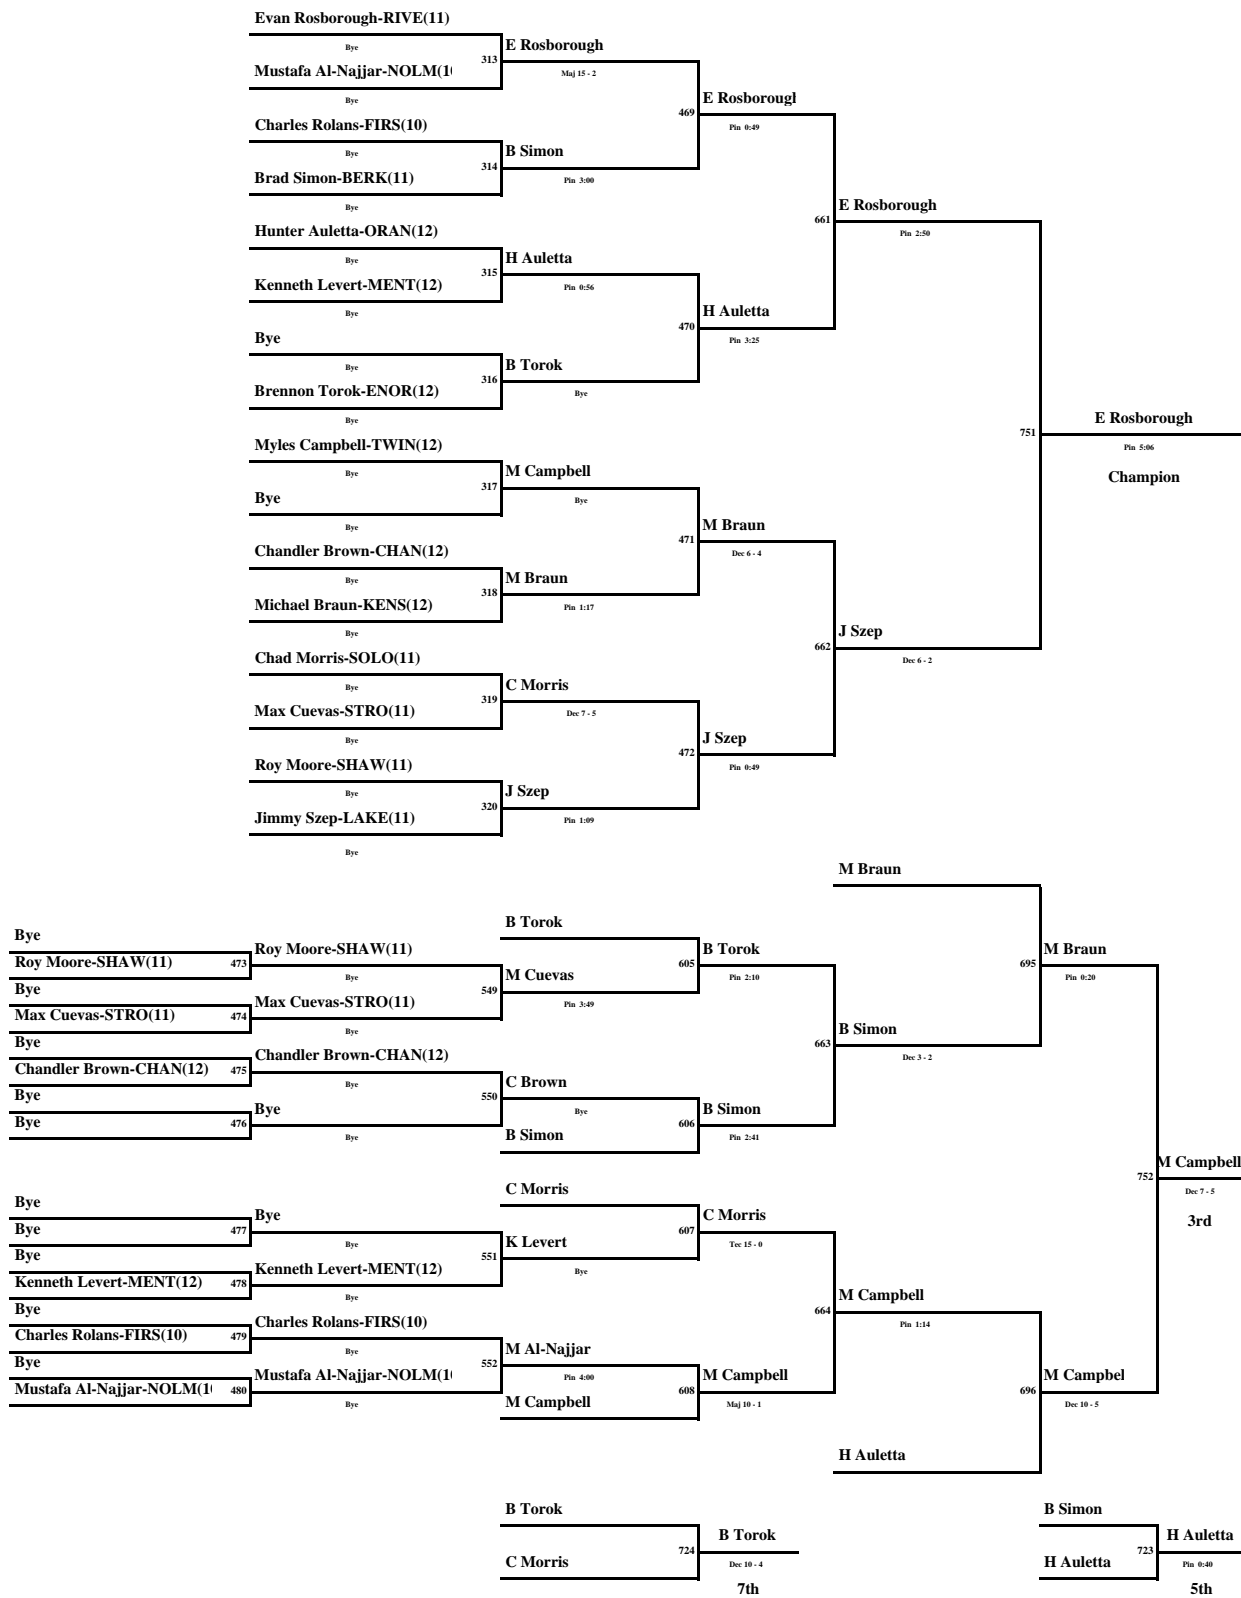

27TH Annual Solon Comet Classic

December 2-3 2010

195 Pounds

FIRS - Akron Firestone
 BERK - Berkshire
 GLEN - Canton GlenOak
 CHAR - Chardon
 JMIL - Jackson-Milton
 KENS - Kenston

LAKE - Lake Catholic
 MAYF - Mayfield
 MENT - Mentor
 NORD - Nordonia
 ENOR - North - Eastlake
 NOLM - North Olmsted

ORAN - Orange
 RIVE - Painesville Riverside
 PARK - Parkersburg
 PICN - Pickerington North
 SHAW - Shaw
 SOLO - Solon

WILS - South-Willoughby
 CHAN - St. Peter Chanel
 SVSM - St. Vincent-St. Mary
 STRO - Strongsville
 TWIN - Twinsburg
 WALJ - Walsh Jesuit

Bout numbers 1 through 504 will wrestle Friday. Bouts 505 through 728 will wrestle Saturday's first session. Bouts 729 through 756 (Finals and consolation 3rd and 4th) will wrestle Saturday second session.